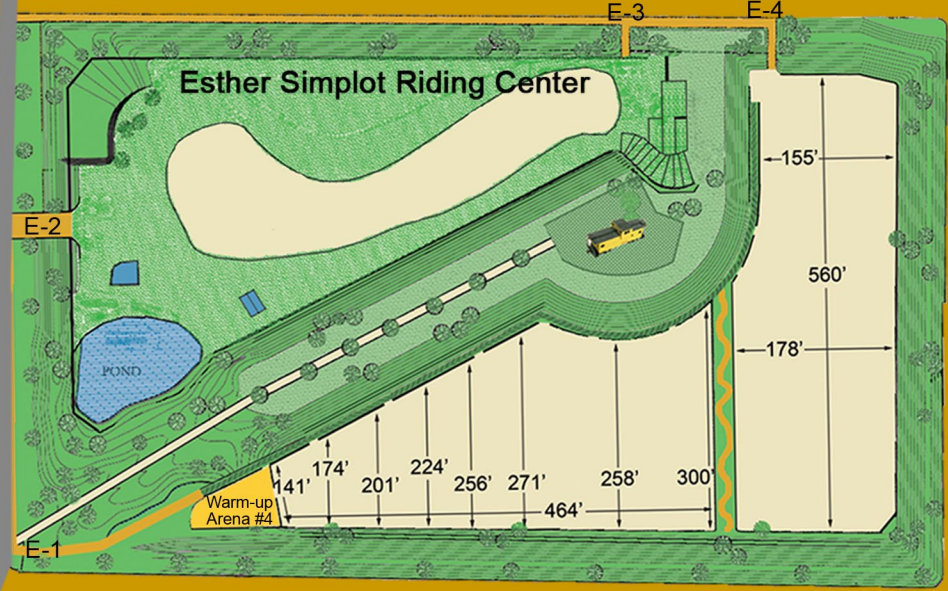

1 ← RV Parking with Electricity, water, & sewer → 44

Trailer Parking

Gate B

Horse Park
Check in Office

Idaho Horse Park Dr.

Idaho Center Blvd

Idaho Center Arena

Production Storage
Dirt Storage
well #13

West One Entrance

VIP Parking

Jack in the box

SONIC Drive-Ins

Los Betos

verizon wireless

MONEY TREE

Washington Trust Bank

To I-84 & down town Nampa

Wal Mart

Franklin Road

Equine Drive

Tiegs Way