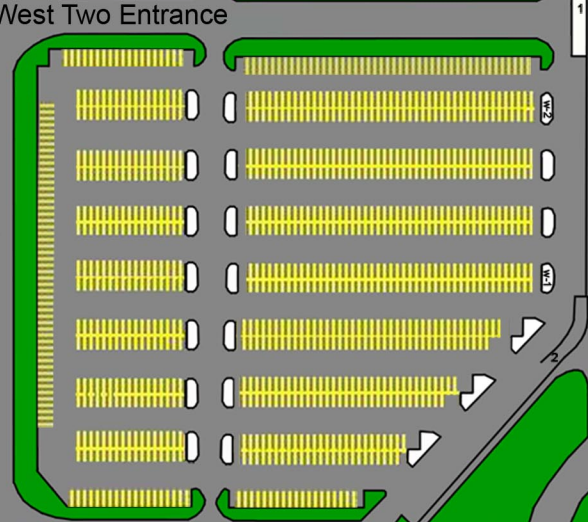

1 ← RV Parking with Electricity, water, & sewer → 44

Trailer Parking

Gate B

Horse Park
Check in Office

Idaho Horse Park Dr.

Idaho Center Blvd

Idaho Center Arena

Production Storage
Dirt Storage
well #13

West One Entrance

VIP Parking

Jack in the box

SONIC Drive-Ins

Los Betos

verizon wireless

MONEY TREE

Washington Trust Bank