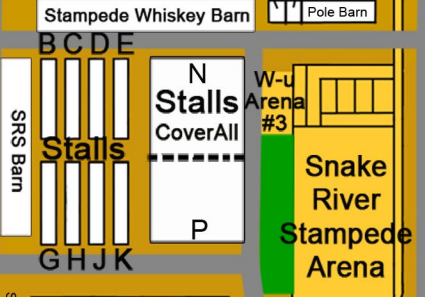

1 ← RV Parking with Electricity, water, & sewer → 44

Trailer Parking

Gate B

Horse Park
Check in Office

Idaho Horse Park Dr.

Idaho Center Blvd

Idaho Center Arena

Production Storage
Dirt Storage
well #13

West One Entrance

VIP Parking

Jack in the box

SONIC Drive-Ins

Los Betos

verizon wireless

MONEY TREE

Washington Trust Bank