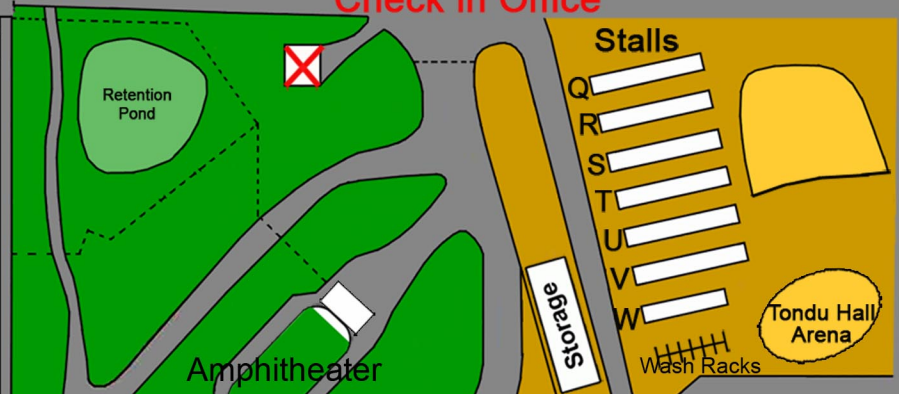

1 ← RV Parking with Electricity, water, & sewer → 44

Trailer Parking

Gate B

Horse Park
Check in Office

Idaho Horse Park Dr.

Idaho Center Blvd

Idaho Center Arena

Production Storage
Dirt Storage
well #13

West One Entrance

VIP Parking

Jack in the box

SONIC Drive-Ins

Los Betos

verizon wireless

MONEY TREE

Washington Trust Bank