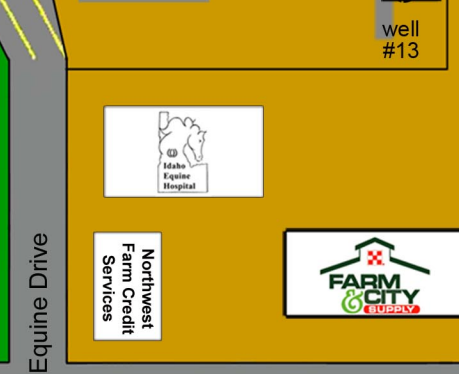

1 ← RV Parking with Electricity, water, & sewer → 44

Trailer Parking

Gate B

Horse Park
Check in Office

Idaho Horse Park Dr.

Idaho Center Blvd

Idaho Center Arena

Production Storage
Dirt Storage
well #13

West One Entrance

VIP Parking

Jack in the box

SONIC Drive-Ins

Los Betos

verizon wireless

MONEY TREE

Washington Trust Bank